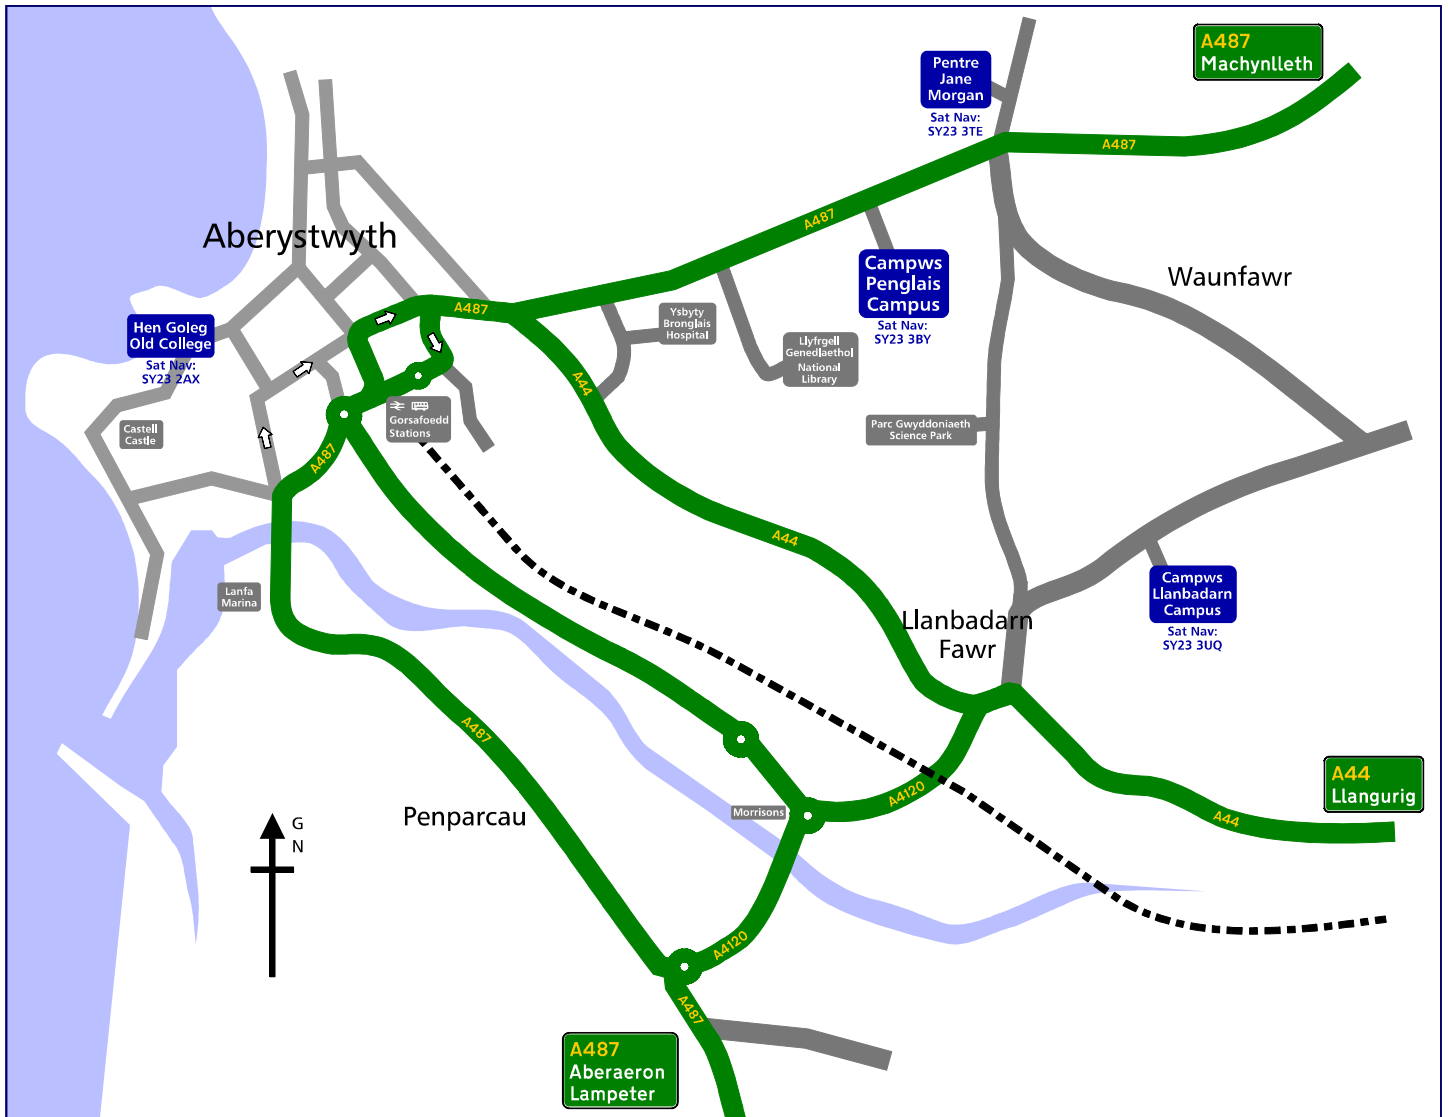

Cyrraedd y Brifysgol Getting to the University

Car

Mae Aberystwyth ar brif ffordd yr A44 a'r A487.
Cynllunydd teithio: www.transportdirect.info

Trên

Ceir gwasanaeth trên rheolaidd o New Street, Birmingham trwy'r Amwything. Mae gwasanaethau bws a thacsi rheolaidd o'r orsaf i'r gampws.
0845 60 40 500 / www.nationalrail.co.uk

Aberystwyth is on the main A44 and A487 roads.
Journey planner: www.transportdirect.info

Train

Regular direct train service from Birmingham New Street via Shrewsbury. A frequent bus and taxi service operates from the station to the campus.
0845 7 484950 / www.nationalrail.co.uk