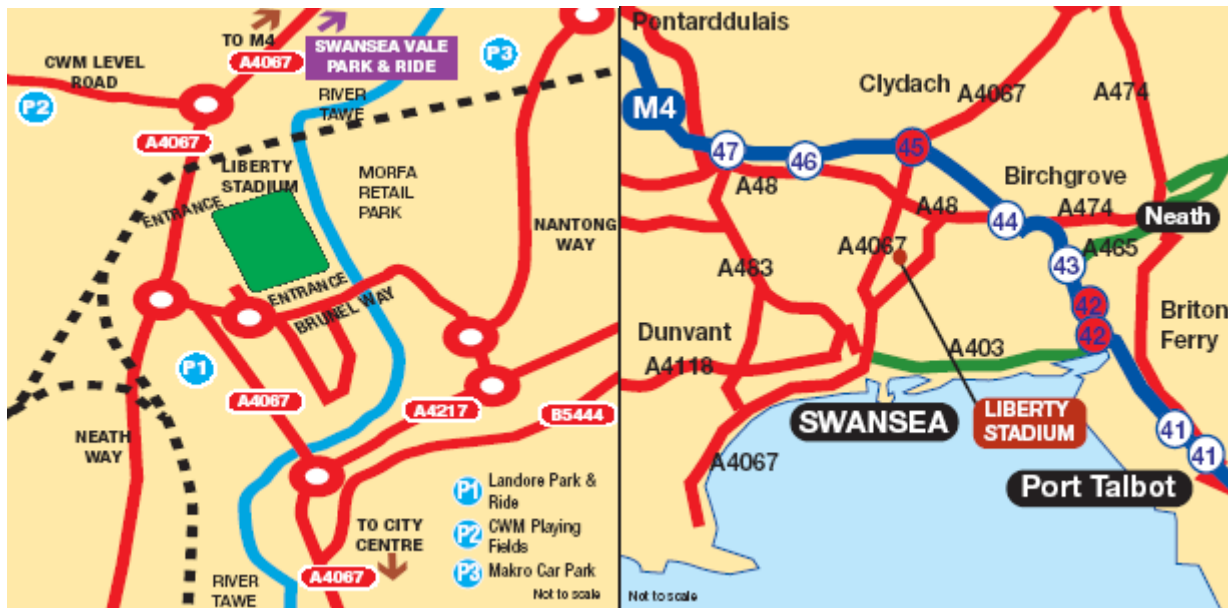

DIRECTIONS TO THE LIBERTY STADIUM, SWANSEA

Driving Directions:

From the East

Take the M4 towards Swansea

Leave M4 at Junction 45

Keep in left hand lane and take A4067 towards the City Centre

Follow the signs for Stadium for approx. 6 miles and then the Stadium will appear on your left hand side

Entrance to the Stadium car park is at the entrance to the Morfa Retail Park

Follow road around past Frankie & Benny's Restaurant and take first left

From the West

Take the M4 towards Swansea

Leave M4 at Junction 45

Follow signs for A4067 towards the City Centre

Follow the signs for Stadium for approx. 6 miles and then the Stadium will appear on your left hand side

Entrance to the Stadium car park is at the entrance to the Morfa Retail Park

Train Services:

Train services run regularly to and from London Paddington, West Wales and the North West of England. Swansea train station is approximately 1.5 miles from the stadium and bus and taxi services can be found outside the train station. Contact www.arrivatrainswales.co.uk for further timetable information